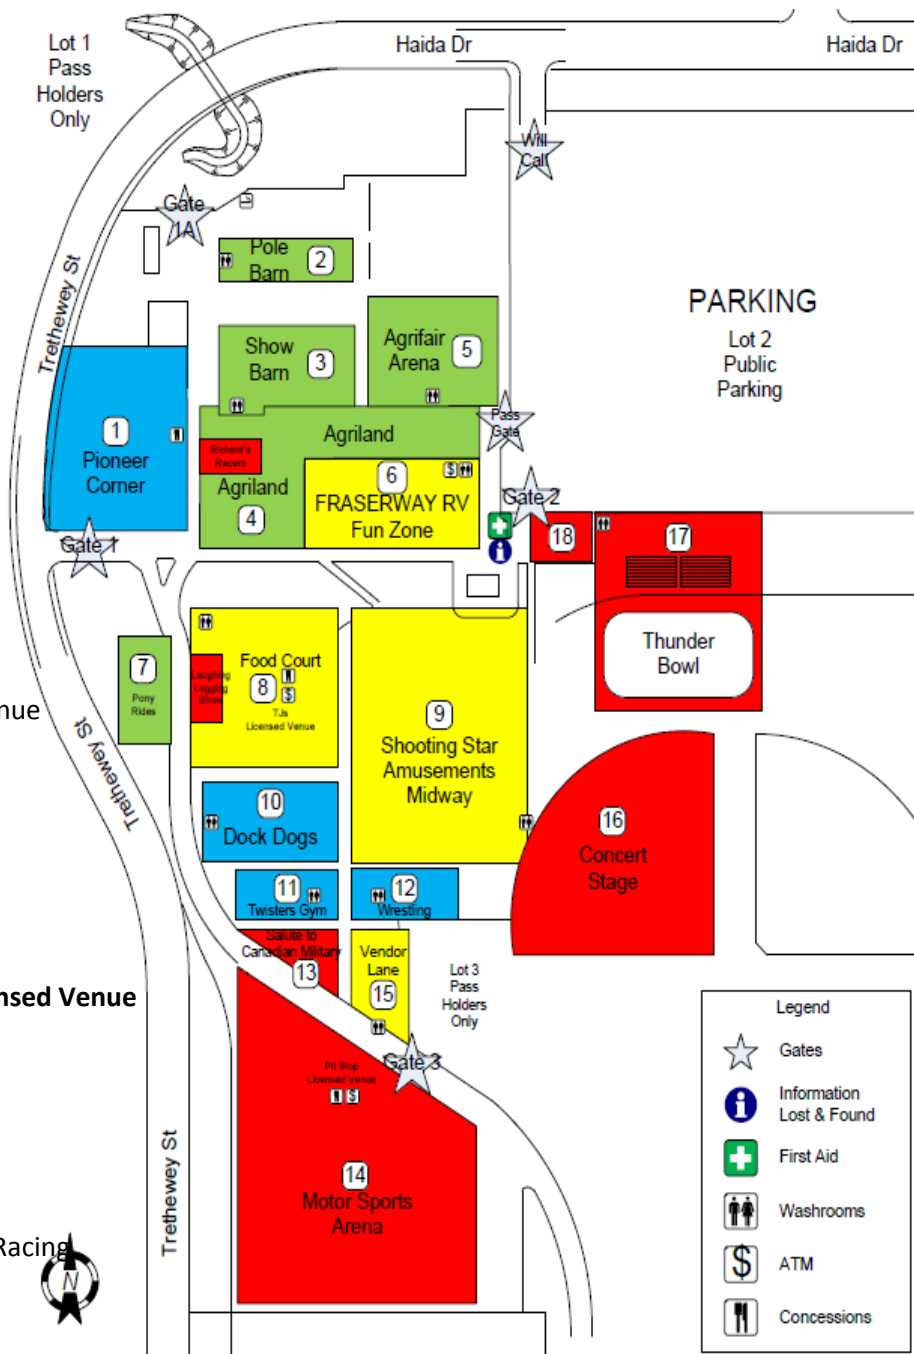

1. Pioneer Corner-

Antique Farm Machinery Displays & Interactive Area

2. Pole Barn, Horse & Show Ring

3. Show Barn –
Animal housing

4. Agriland –

Racing Pigs & Ducks, livestock display

5. Agrifair Arena –

Dally & Spanky, Administration, Livestock Entry Office, Country Horse Classic Show

6. Fraserway RV Family FunZone-

Science World Shows, Lego, Mini Golf, Vendors, Escape Rooms, Save On Foods Mother/Fathers Room

7. Pony Rides

8. Food Court –

Laughing Logger Show, TJ’s Licensed Venue

9. Shooting Star Midway

10. Dock Dog Show

11. Twisters Gym –

Interactive activities

12. Wrestling-

Special guests Fri & Sat only

13. Canadian Military – Interactive

14. Motor Sports Arena & Pit Stop Licensed Venue

FMX Bike Show, Demo Derby

15. Vendor Lane

16. Concert Stage-

Friday- Multicultural Performances

Saturday- Headliner JoJo Mason

Sunday- Headliner Citizen Way

17. Thunder Bowl – RCMP Ride, Barrel Racing

18. Main Gate – Community Corner,

Lost & Found, APF w/ Lego sales

Legend	
☆	Gates
i	Information Lost & Found
+	First Aid
♂ ♀	Washrooms
$	ATM
👤	Concessions